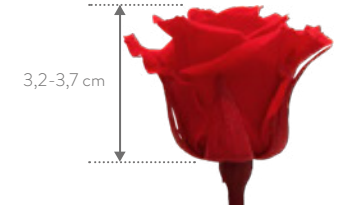

Red
PRZ/2200

Tap or click the center of each rose to see it in augmented reality. 

flowers — 28

flowers — 29

Princess
RSP

Mini
RSM

Standard
RST

Garden
RGA