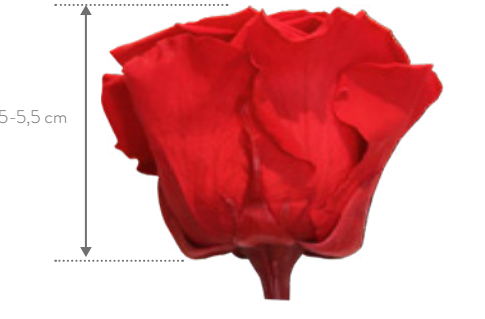

Premium
RSG