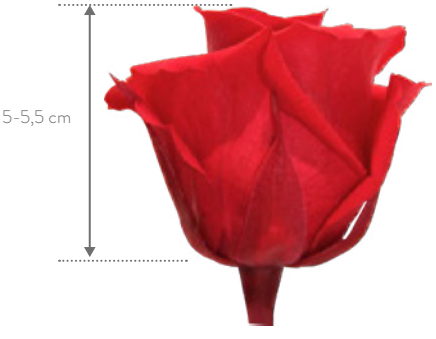

Red
PRZ/2200

Tap or click the center of each rose to see it in augmented reality. 

flowers — 28

flowers — 29

Princess
RSP

Mini
RSM

Standard
RST

Garden
RGA