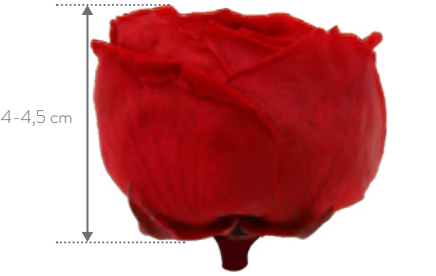

Red
PRZ/2200

Tap or click the center of each rose to see it in augmented reality. 

flowers — 28

flowers — 29

Princess
RSP

Mini
RSM

Standard
RST

Garden
RGA