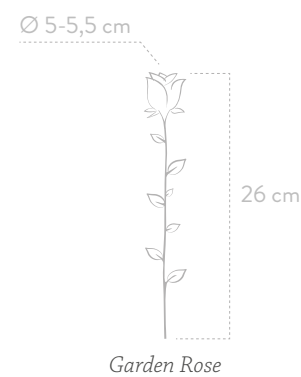

Amorosa Garden
Bulk 25 units/carton