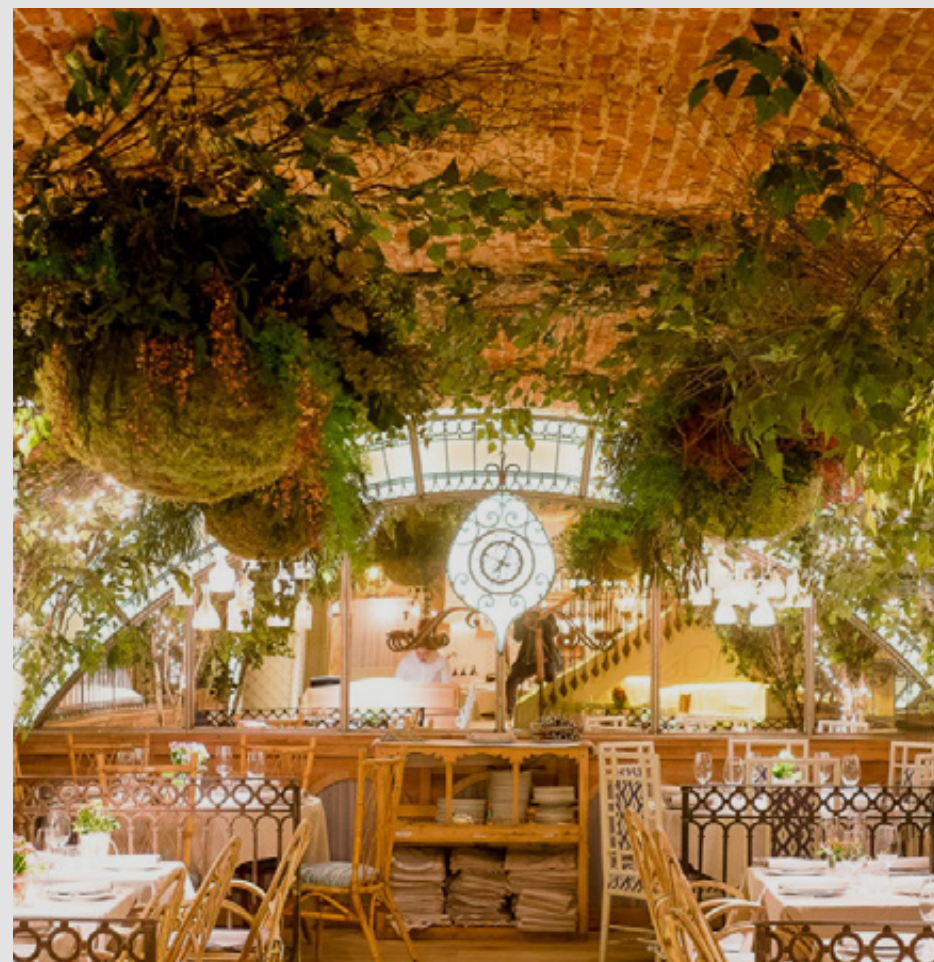

VERSATILITY

Verdissimo products are used all around the world for interior decoration and design in hotels, restaurants, airports, events and homes. The versatility of our products is creatively used anywhere where the beauty of nature is needed and desired.