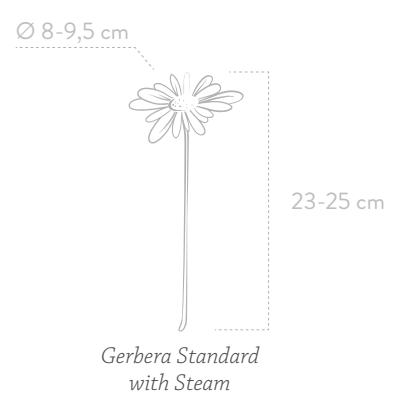

Warm Yellow
MCL 5350

Gerbera Standard

36 window box/carton
 4 heads
 Ø 8-9,5 cm

Gerbera Standard with Stem (DIY)

36 window box/carton
 4 heads + stems
 Ø 8-9,5 cm | 23-25 cm

fillers: flowers

AMARANTHUS *Amaranthus*